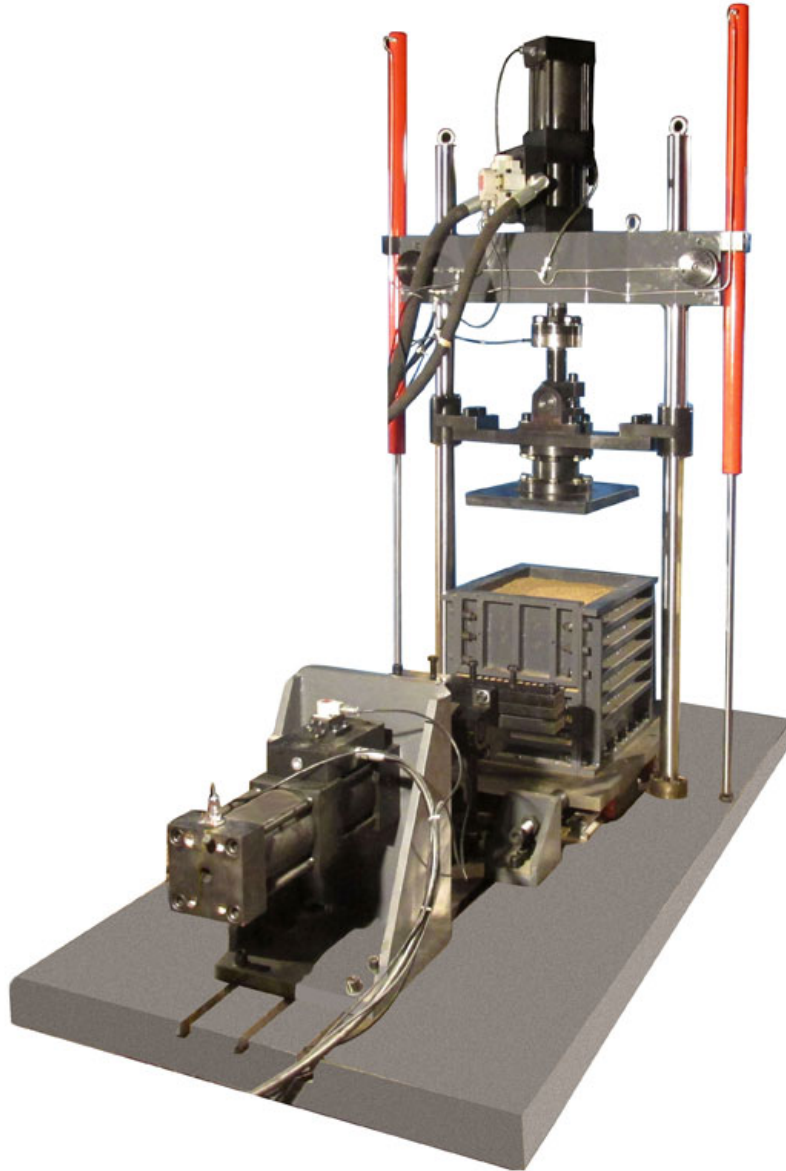

DW1280D DYNAMIC AND FATIGUE TESTING SYSTEM

Model No.:

DW1280D

Application: